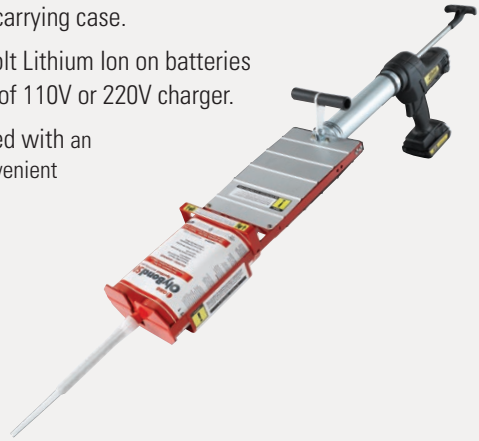

- Regular
- Winter

POWER GUN CORDLESS APPLICATOR

- Includes integrated battery charge indicator gauge, and can be charged in 30 minutes, 50% faster!
- Easy to operate.
- New stand-up power gun applicator comes fully assembled and with heavy duty carrying case.
- Includes two (2) 18 volt Lithium Ion on batteries (LIB) and your choice of 110V or 220V charger.
- Comes fully assembled with an extra battery and a convenient carrying case!

The Power Gun Cordless Applicator comes fully assembled with an extra battery and a convenient carrying case!

ORDERING INFORMATION

CAT. NO.	DESCRIPTION	WEIGHT	PKG QTY
OB500SS-R	OlyBond500 SpotShot Regular Formula 4°C +	9 Kg	(4) 1500 ml Cartridges/Box
OB500SS-W65	OlyBond500 SpotShot Winter Formula -17°C to +18°C	9 Kg	(4) 1500 ml Cartridges/Box
OB500SSMIXTIP-10	Static Mix Tips for all SpotShot Applicators	450 G	10 each
OB500SSGUN-EU18V	220 V OB500 SpotShot Dispensing Gun European with Charger	10.44 Kg	1
OB500SSGUN-EUCHG	220 V OB500 SpotShot Dispensing Gun Charger	1.36 Kg	1
OB500SSGUN-SU18V	110 V OB500 SpotShot Dispensing Gun with Charger	10.44 Kg	1