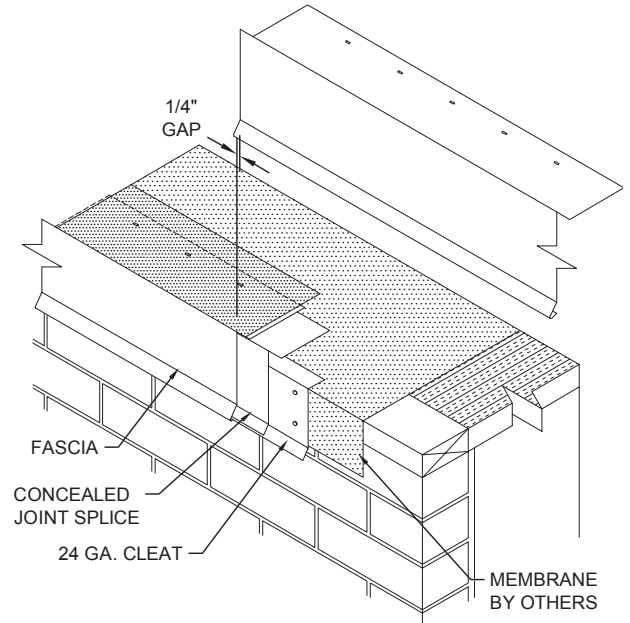

# TremLock Gravel Stop Fascia

OUTSIDE MITER

INSIDE MITER

END CAP  
LEFT HAND SHOWN

END TERM  
RIGHT HAND SHOWN

Standard coping miter leg lengths are 24-in. nominal  
Standard fascia miter angle is 90°  
For special miter requirements, attach sketches or consult manufacturer for assistance.