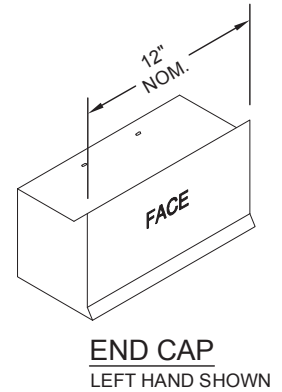

OUTSIDE MITER

INSIDE MITER

END CAP  
LEFT HAND SHOWN

END TERM  
RIGHT HAND SHOWN

Standard coping miter leg lengths are 24-in. nominal  
Standard fascia miter angle is 90°  
For special miter requirements, attach sketches or consult manufacturer for assistance.