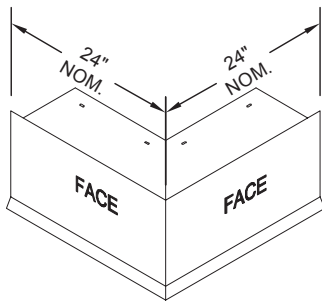

# TremLock Gravel Stop Fascia

OUTSIDE MITER

INSIDE MITER

END CAP  
LEFT HAND SHOWN

END TERM  
RIGHT HAND SHOWN

Standard coping miter leg lengths are 24-in. nominal  
Standard fascia miter angle is 90°  
For special miter requirements, attach sketches or consult manufacturer for assistance.