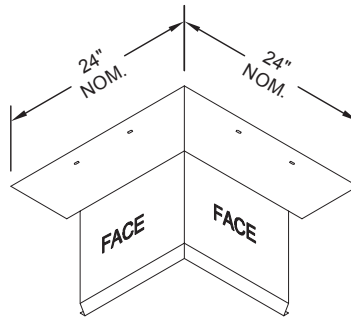

# TremLock Gravel Stop Fascia

OUTSIDE MITER

INSIDE MITER

END CAP  
LEFT HAND SHOWN

END TERM  
RIGHT HAND SHOWN

Standard coping miter leg lengths are 24-in. nominal  
Standard fascia miter angle is 90°  
For special miter requirements, attach sketches or consult manufacturer for assistance.