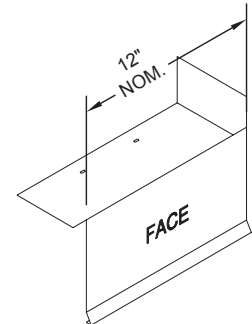

OUTSIDE MITER

INSIDE MITER

END CAP  
LEFT HAND SHOWN

END TERM  
RIGHT HAND SHOWN

Standard coping miter leg lengths are 24-in. nominal  
Standard fascia miter angle is 90°  
For special miter requirements, attach sketches or consult manufacturer for assistance.