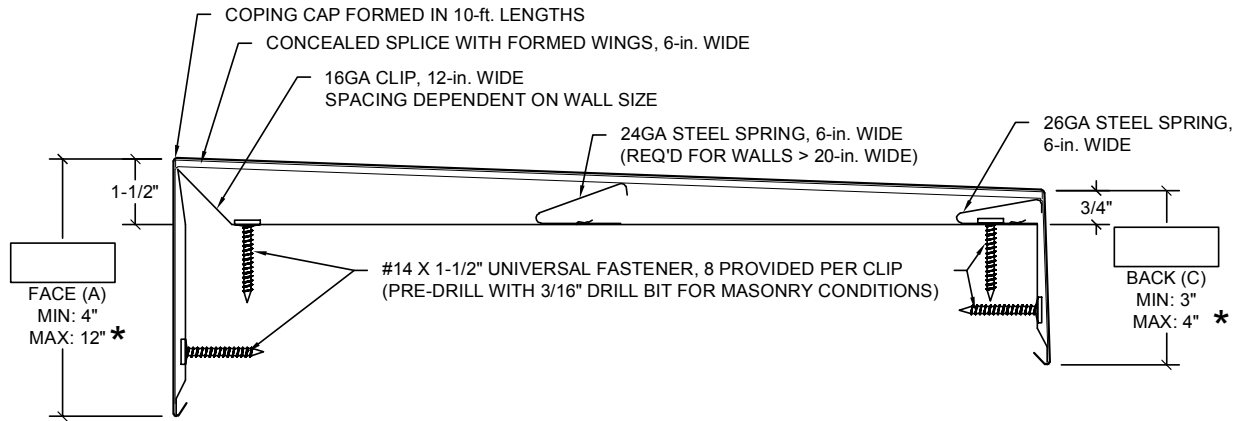

TremLock Coping Plus

Snap-On Coping with Intermittent Clips

Order Specification Form

* Face (A) / Wall (B) / Back (C) sizes are provided in 1/4-in. increments (e.g. 4-in, 4-1/4-in, 4-1/2-in.)

COPING DIMENSIONS		QUANTITY		CAP MATERIAL		THICKNESS	
Finished Face Size (A)	Total LF	Vaulted LF	Aluminum	<input type="checkbox"/>	.040 Alum.	<input type="checkbox"/>	
Face Angle (Aa)	Outside Miters	Vaulted to Straight Miters	Galvanized Steel	<input type="checkbox"/>	.050 Alum.	<input type="checkbox"/>	
Wall Size (B)	Inside Miters	Tee Miters	Stainless Steel	<input type="checkbox"/>	.063 Alum.	<input type="checkbox"/>	
Finished Back Size (C)	End Caps	Zee Miters	Other (Specify)	<input type="checkbox"/>	.080 Alum.	<input type="checkbox"/>	
Back Angle (Cc)	End Terms	Special Miters (attach sketch)	ACCESSORY TYPE		24 Gauge	<input type="checkbox"/>	
	Radius LF	Ridge Miters	Welded	<input type="checkbox"/>	22 Gauge	<input type="checkbox"/>	
	Radius to Straight Miters	Valley Miters	Metal-Lok	<input type="checkbox"/>	Other (Specify)	<input type="checkbox"/>	