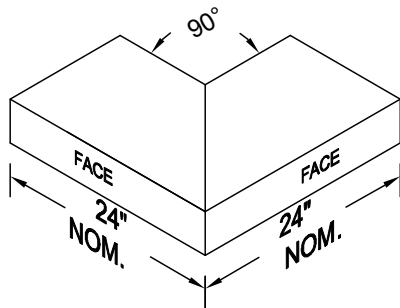

TremLock Coping Plus

Snap-On Coping with Intermittent Clips

STANDARD COLORS - Other Colors Available

Ascot White	Bone White	Dove Gray	Silversmith	Shale Gray
Rocky Gray	Sandstone	Champagne	Titanium	Charcoal Gray
Concord Cream	Rawhide	Sierra Tan	Coppertone	Mission Red
Bright Red	Redwood	Boysenberry	Chocolate Brown	Antique Patina
Siam Blue	Slate Blue	Turquoise	Regal Blue	Statuary Bronze
Black	Hemlock Green	Patina Green	Forest Green	Hartford Green
	* Premium Colors			
Medium Bronze				

OUTSIDE MITER