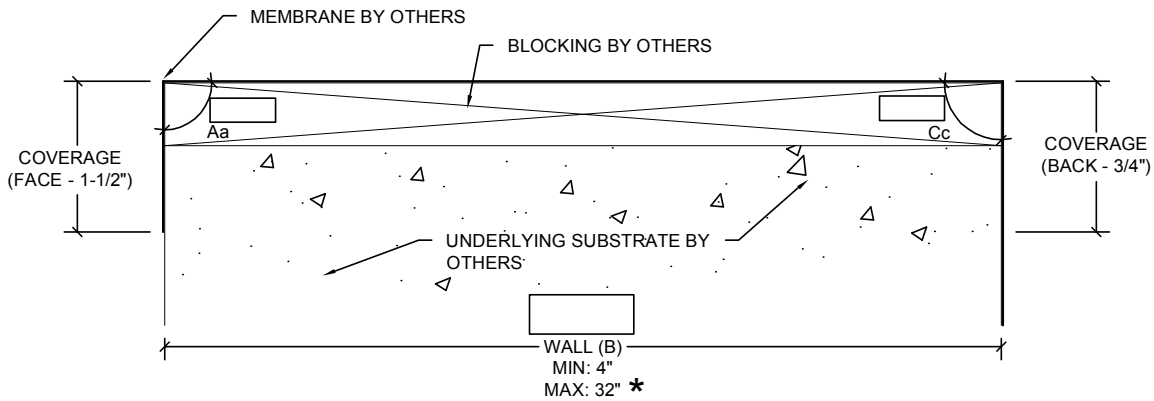

TremLock Coping Plus

Snap-On Coping with Intermittent Clips

Order Specification Form

* Face (A) / Wall (B) / Back (C) sizes are provided in 1/4-in. increments (e.g. 4-in, 4-1/4-in, 4-1/2-in.)

COPING DIMENSIONS		QUANTITY		CAP MATERIAL		THICKNESS	
Finished Face Size (A)	Total LF	Vaulted LF	Aluminum	<input type="checkbox"/>	.040 Alum.	<input type="checkbox"/>	
Face Angle (Aa)	Outside Miters	Vaulted to Straight Miters	Galvanized Steel	<input type="checkbox"/>	.050 Alum.	<input type="checkbox"/>	
Wall Size (B)	Inside Miters	Tee Miters	Stainless Steel	<input type="checkbox"/>	.063 Alum.	<input type="checkbox"/>	
Finished Back Size (C)	End Caps	Zee Miters	Other (Specify)	<input type="checkbox"/>	.080 Alum.	<input type="checkbox"/>	
Back Angle (Cc)	End Terms	Special Miters (attach sketch)	ACCESSORY TYPE		24 Gauge	<input type="checkbox"/>	
	Radius LF	Ridge Miters	Welded	<input type="checkbox"/>	22 Gauge	<input type="checkbox"/>	
	Radius to Straight Miters	Valley Miters	Metal-Lok	<input type="checkbox"/>	Other (Specify)	<input type="checkbox"/>	