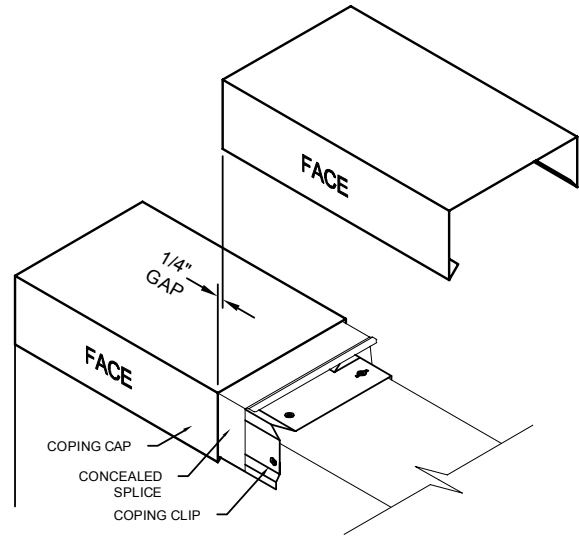

TremLock Coping Plus

Snap-On Coping with Intermittent Clips

STANDARD COLORS - Other Colors Available

Ascot White	Bone White	Dove Gray	Silversmith	Shale Gray
Rocky Gray	Sandstone	Champagne	Titanium	Charcoal Gray
Concord Cream	Rawhide	Sierra Tan	Coppertone	Mission Red
Bright Red	Redwood	Boysenberry	Chocolate Brown	Antique Patina
Siam Blue	Slate Blue	Turquoise	Regal Blue	Statuary Bronze
Black	Hemlock Green	Patina Green	Forest Green	Hartford Green
	* Premium Colors			
Medium Bronze				

OUTSIDE MITER