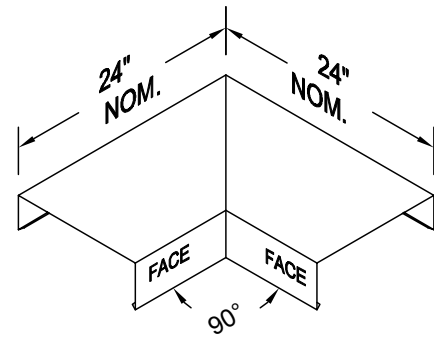

TremLock Coping Plus

Snap-On Coping with Intermittent Clips

STANDARD COLORS - Other Colors Available

Ascot White	Bone White	Dove Gray	Silversmith	Shale Gray
Rocky Gray	Sandstone	Champagne	Titanium	Charcoal Gray
Concord Cream	Rawhide	Sierra Tan	Coppertone	Mission Red
Bright Red	Redwood	Boysenberry	Chocolate Brown	Antique Patina
Siam Blue	Slate Blue	Turquoise	Regal Blue	Statuary Bronze
Black	Hemlock Green	Patina Green	Forest Green	Hartford Green
	* Premium Colors			
Medium Bronze				

OUTSIDE MITER