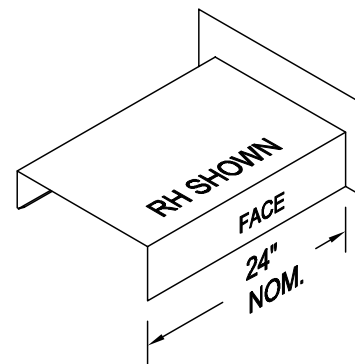

END TERMINATION