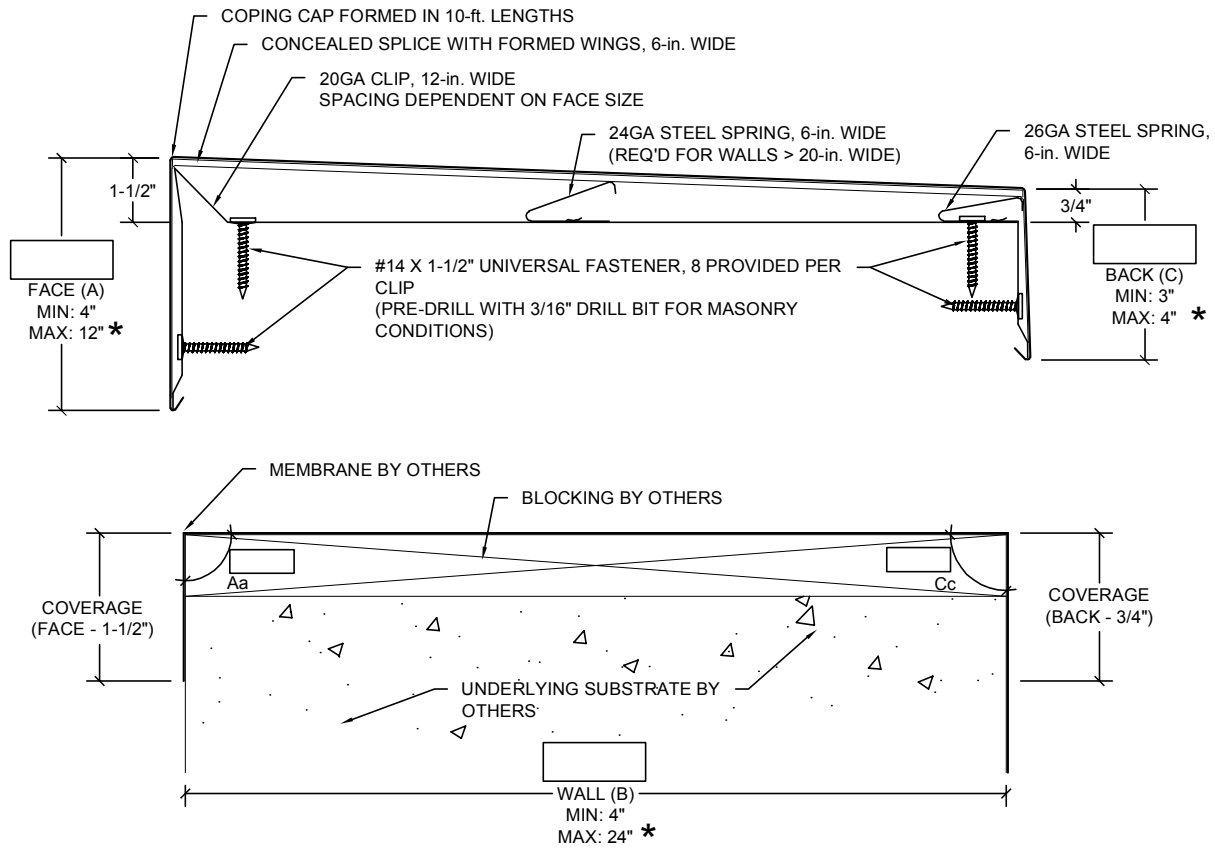

TremLock Coping

Snap-On Coping with Intermittent Clips

Order Specification Form

* Face (A) / Wall (B) / Back (C) sizes are provided in 1/4-in. increments (e.g. 4-in, 4-1/4-in, 4-1/2-in.)

COPING DIMENSIONS	QUANTITY		CAP MATERIAL	THICKNESS
	Total LF	Vaulted LF		
Finished Face Size (A)	Total LF	Vaulted LF	Aluminum <input type="checkbox"/>	.040 Alum. <input type="checkbox"/>
Face Angle (Aa)	Outside Miters	Vaulted to Straight Miters	Galvanized Steel <input type="checkbox"/>	.050 Alum. <input type="checkbox"/>
Wall Size (B)	Inside Miters	Tee Miters	Stainless Steel <input type="checkbox"/>	.063 Alum. <input type="checkbox"/>
Finished Back Size (C)	End Caps	Zee Miters	Other (Specify) <input type="checkbox"/>	.080 Alum. <input type="checkbox"/>
Back Angle (Cc)	End Terms	Special Miters (attach sketch)	ACCESSORY TYPE	24 Gauge <input type="checkbox"/>
	Radius LF	Ridge Miters	Welded <input type="checkbox"/>	22 Gauge <input type="checkbox"/>
	Radius to Straight Miters	Valley Miters	Metal-Lok <input type="checkbox"/>	Other (Specify) <input type="checkbox"/>

APPROVALS: Contact manufacturer for verification of test report data on your project.

ANSI/SPRI/FM4435
/ES-1 TESTED

TREMCO
Roofing & Building Maintenance

TremLock Coping

Snap-On Coping with Intermittent Clips