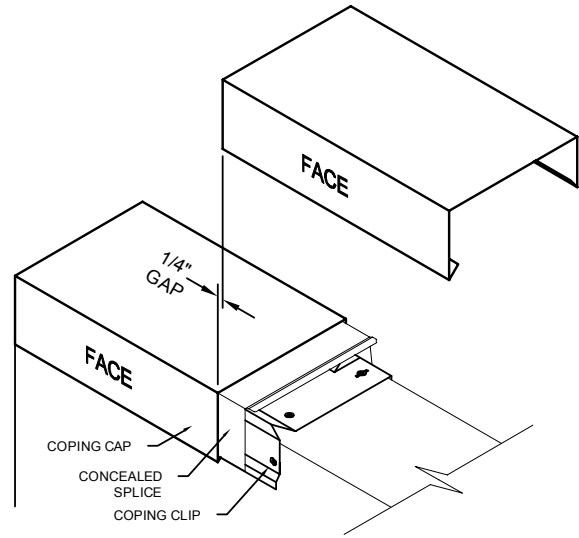

TremLock Coping

Snap-On Coping with Intermittent Clips

STANDARD COLORS - Other Colors Available

Ascot White	Bone White	Dove Gray	Silversmith	Shale Gray
Rocky Gray	Sandstone	Champagne	Titanium	Charcoal Gray
Concord Cream	Rawhide	Sierra Tan	Coppertone	Mission Red
Bright Red	Redwood	Boysenberry	Chocolate Brown	Antique Patina
Siam Blue	Slate Blue	Turquoise	Regal Blue	Statuary Bronze
Black	Hemlock Green	Patina Green	Forest Green	Hartford Green
	* Premium Colors			
Medium Bronze				

INSIDE MITER