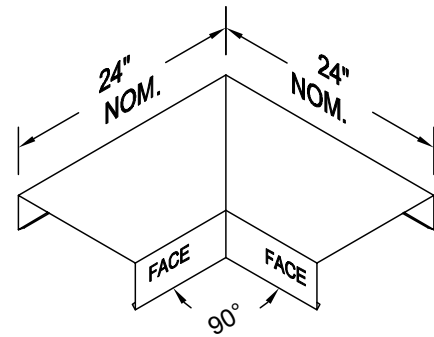

TremLock Coping

Snap-On Coping with Intermittent Clips

STANDARD COLORS - Other Colors Available

Ascot White	Bone White	Dove Gray	Silversmith	Shale Gray
Rocky Gray	Sandstone	Champagne	Titanium	Charcoal Gray
Concord Cream	Rawhide	Sierra Tan	Coppertone	Mission Red
Bright Red	Redwood	Boysenberry	Chocolate Brown	Antique Patina
Siam Blue	Slate Blue	Turquoise	Regal Blue	Statuary Bronze
Black	Hemlock Green	Patina Green	Forest Green	Hartford Green
	* Premium Colors			
Medium Bronze				

INSIDE MITER