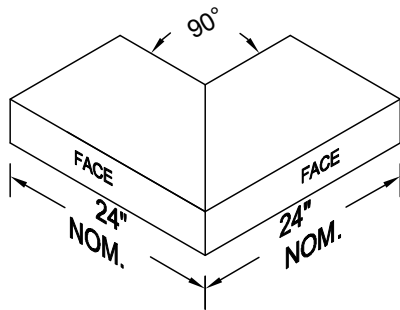

OUTSIDE MITER