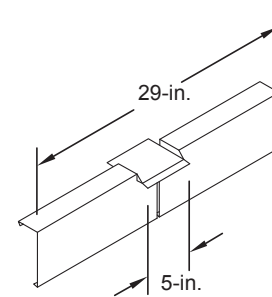

# TremLock EES MB Fascia

Standard fascia miter leg lengths: 12-in. nominal

Standard fascia miter angle is 90°

For special miter requirements, attach sketches or consult manufacturer for assistance.