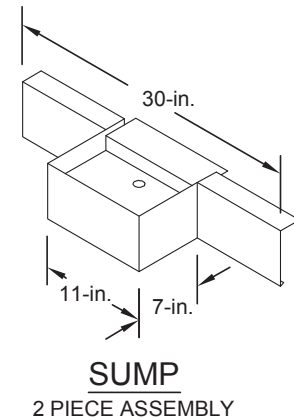

# TremLock EES MB Fascia

## Extruded Aluminum Retainer For Mod Bit

Standard fascia miter leg lengths: 12-in. nominal

Standard fascia miter angle is 90°

For special miter requirements, attach sketches or consult manufacturer for assistance.