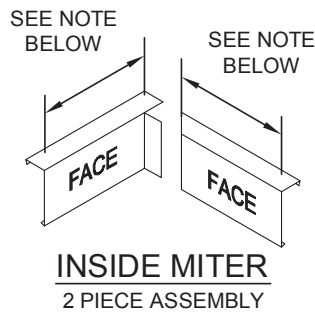

# TremLock EES MB Fascia

Standard fascia miter leg lengths: 12-in. nominal

Standard fascia miter angle is 90°

For special miter requirements, attach sketches or consult manufacturer for assistance.