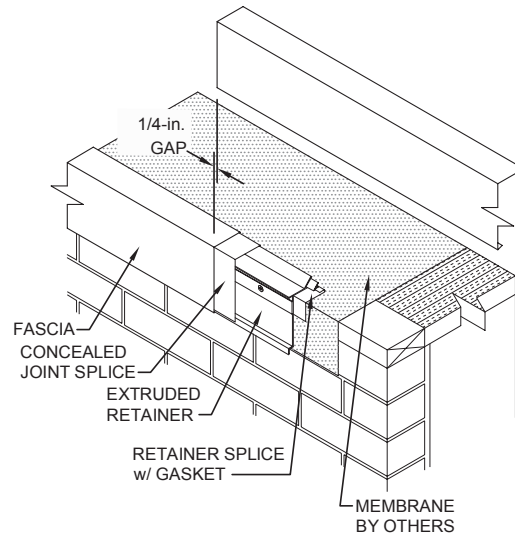

# TremLock EES MB Fascia

## Extruded Aluminum Retainer For Mod Bit

Standard fascia miter leg lengths: 12-in. nominal

Standard fascia miter angle is 90°

For special miter requirements, attach sketches or consult manufacturer for assistance.