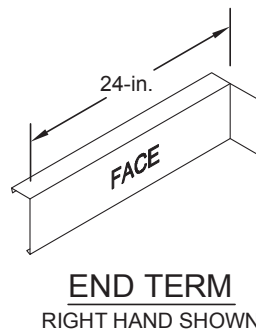

# TremLock EES MB Fascia

Standard fascia miter leg lengths: 12-in. nominal

Standard fascia miter angle is 90°

For special miter requirements, attach sketches or consult manufacturer for assistance.